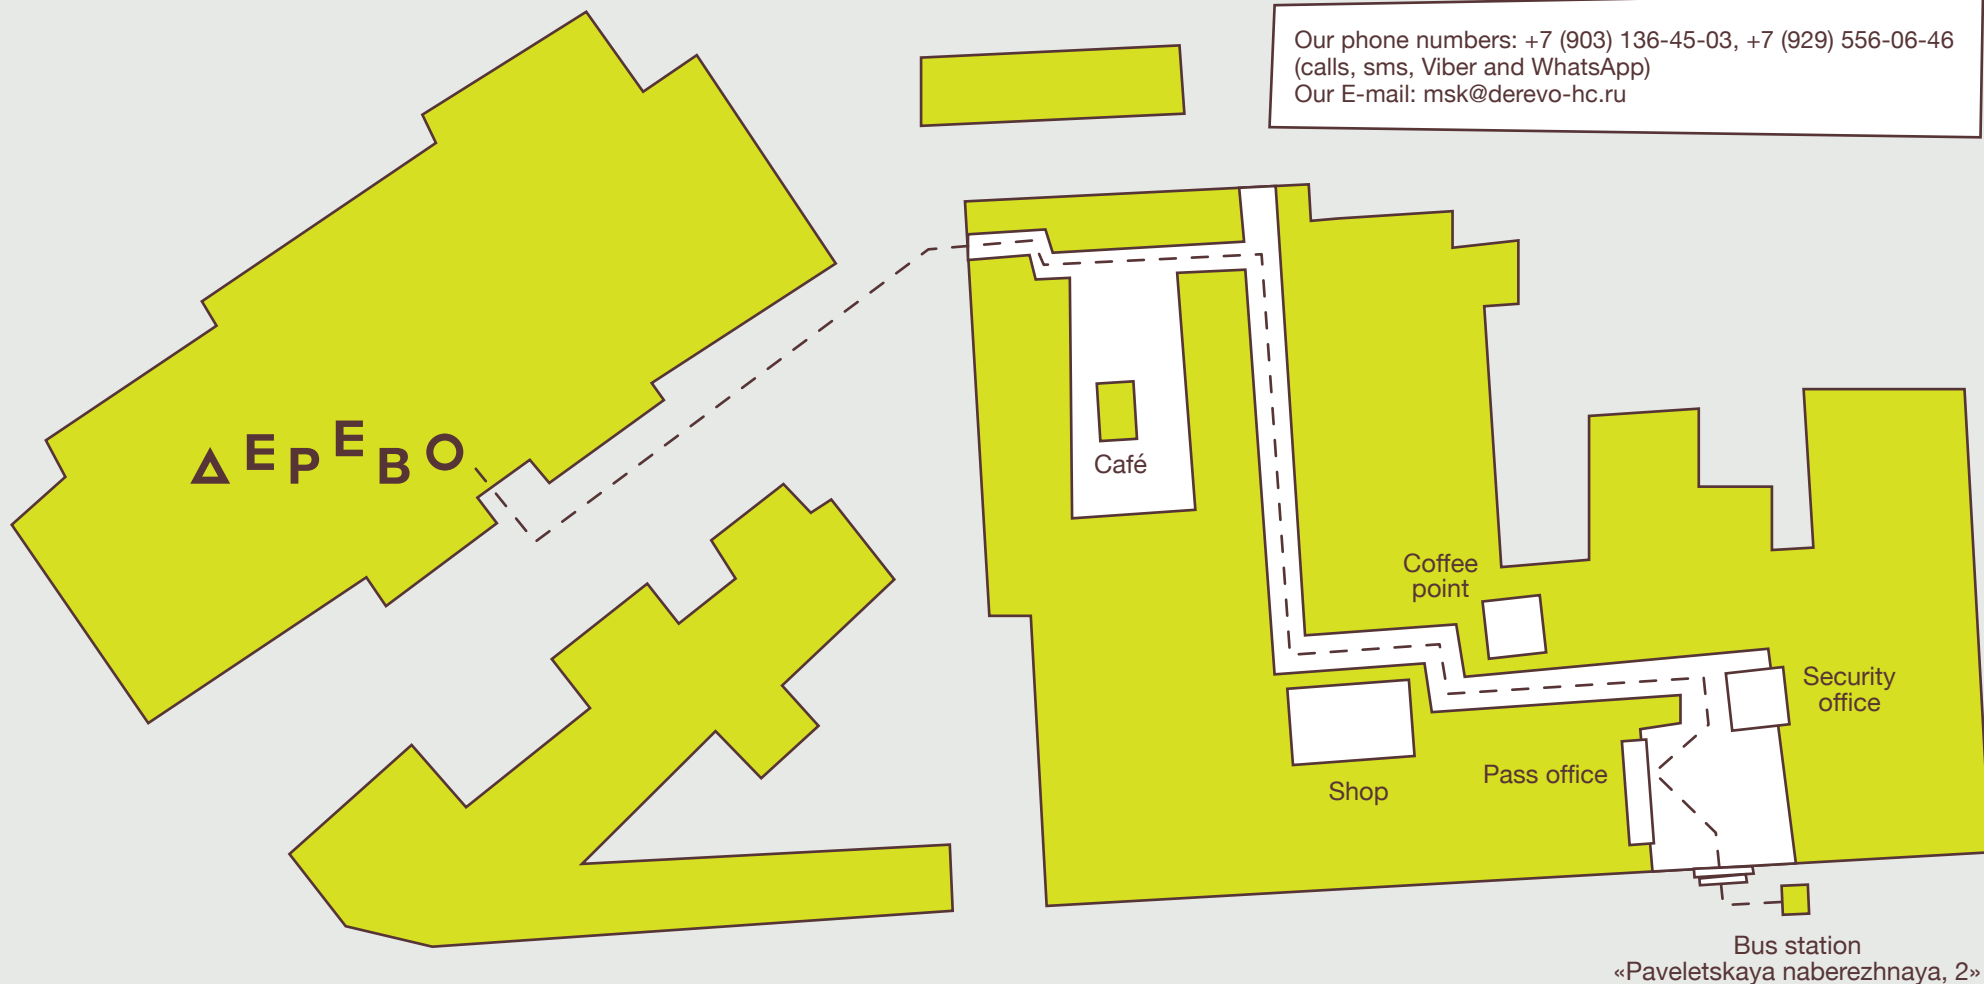

HOW TO GET Derevo Hostel:

1. Go by metro to the **Paveletskaya** station (green line) and leave the metro to the side of Paveletsky Railway Station (**в сторону Павелецкого вокзала**).
2. In front of Paveletsky Railway Station there is a bus station. Take any bus (**routes 13 / 158 / 106 / 632**) and go till the stop «Paveletskaya naberezhnaya, 2» (**«Павелецкая набережная, 2»**) (10 min.).
3. Enter the business center **LOFT VILLE** and follow the marked path on the map.

Our phone numbers: +7 (903) 136-45-03, +7 (929) 556-06-46
(calls, sms, Viber and WhatsApp)
Our E-mail: msk@derevo-hc.ru

To go through security of business center you need to have a **PASS**. It is very easy!
You can get your pass at the pass office from 8.00 a.m. until 7.00 p.m. or at the security office from 7.00 p.m. until 8.00 a.m (look at the map).
To get the pass you need to say «Derevo» and your name. Thank you!